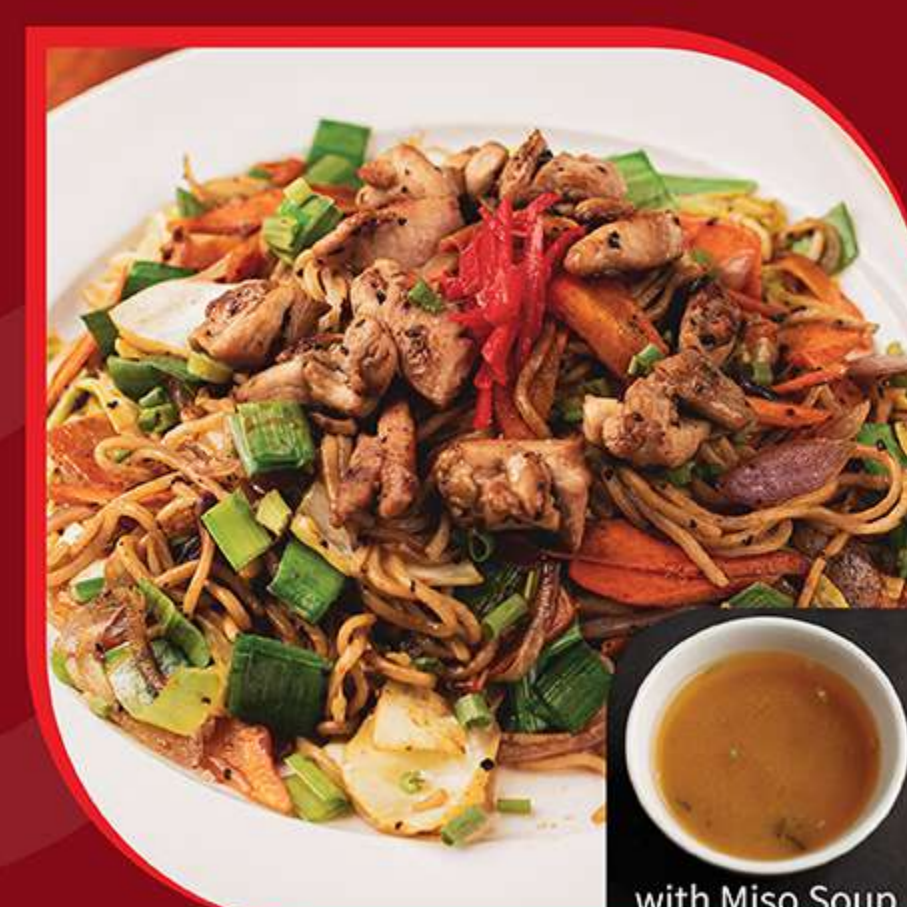

YAKISOBA FRIED NOODLE

with Miso Soup

VEGETABLE

Non-spicy	980
Spicy	1010

with Miso Soup

EGG

Non-spicy	1050
Spicy	1080

with Miso Soup

CHICKEN KATSU

Non-spicy	1500
Spicy	1530

with Miso Soup

CHICKEN

Non-spicy	1450
Spicy	1480

*Extra Noodles
+ Rs.160

EXTRAS

Rice	450	Miso Soup	280	Fried Egg	140
------	-----	-----------	-----	-----------	-----